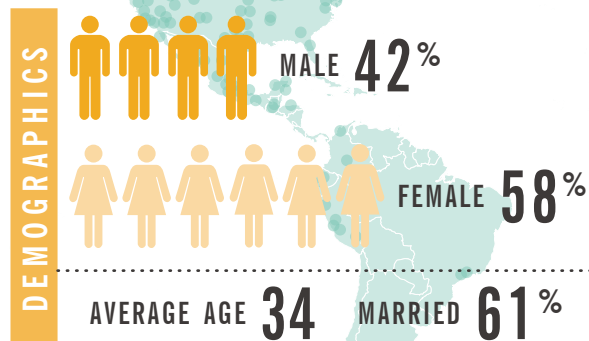

BY THE NUMBERS

227 TOTAL OPERATING SITES

94 INTERNATIONAL
→ 2,083 STUDENTS

133 UNITED STATES & CANADA
→ 9,205 STUDENTS

EXTRA INFORMATION

21
Countries

38
U.S. States

1,165
Missionaries

ACADEMIC PROGRESS

AFTER PATHWAY
Degrees awarded through the
BYU-Idaho Online Degree Program

TOTAL STUDENTS EVER SERVED
24,357
Students

TOTAL OPERATING PATHWAY SITES

PATHWAY SERVICE MISSIONARIES

PATHWAY STUDENTS