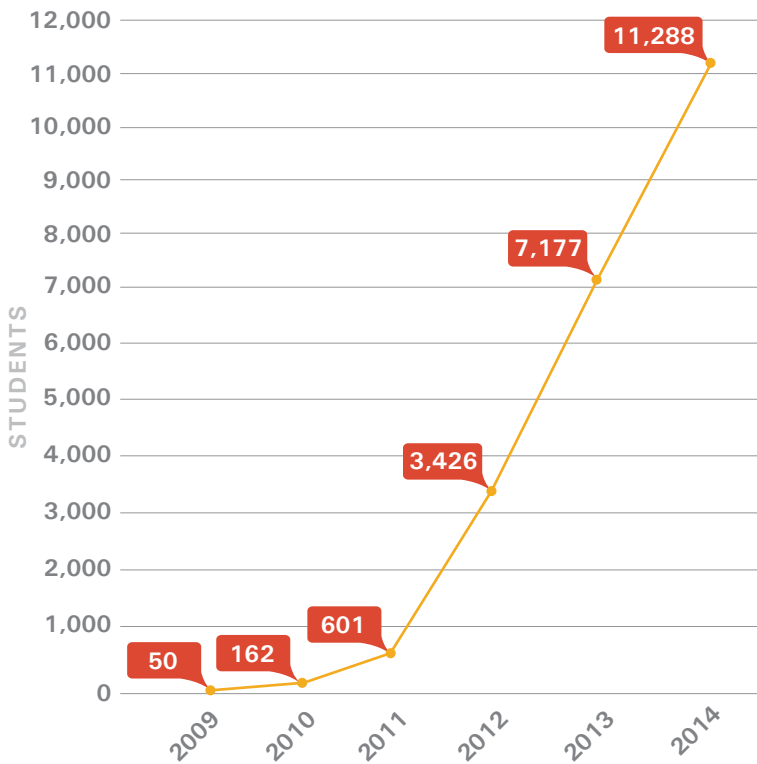

BY THE NUMBERS

227 TOTAL OPERATING SITES

94 INTERNATIONAL
→ 2,083 STUDENTS

133 UNITED STATES & CANADA
→ 9,205 STUDENTS

EXTRA INFORMATION

21
Countries

38
U.S. States

1,165
Missionaries

ACADEMIC PROGRESS

AFTER PATHWAY
Degrees awarded through the
BYU-Idaho Online Degree Program

TOTAL STUDENTS EVER SERVED
24,357
Students

TOTAL OPERATING PATHWAY SITES

PATHWAY SERVICE MISSIONARIES

PATHWAY STUDENTS