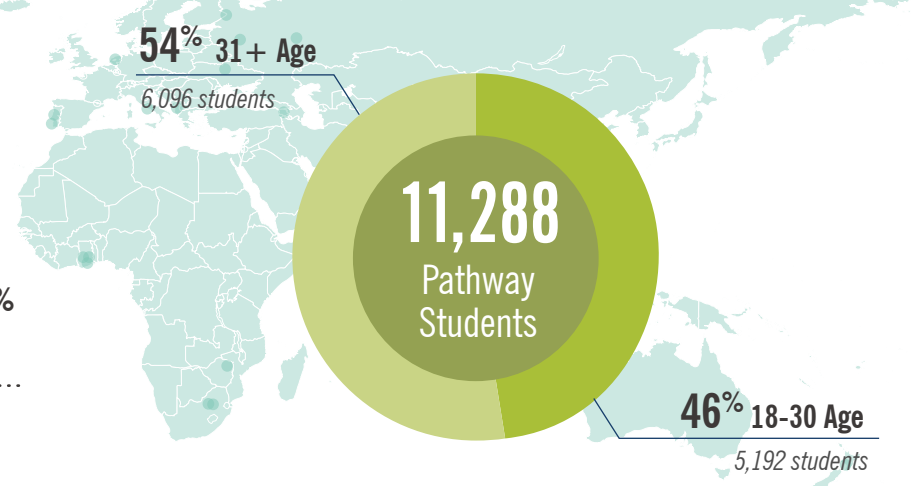

BY THE NUMBERS

227 TOTAL OPERATING SITES

94 INTERNATIONAL
→ 2,083 STUDENTS

133 UNITED STATES & CANADA
→ 9,205 STUDENTS

EXTRA INFORMATION

21
Countries

38
U.S. States

1,165
Missionaries

ACADEMIC PROGRESS

AFTER PATHWAY
Degrees awarded through the
BYU-Idaho Online Degree Program

TOTAL STUDENTS EVER SERVED
24,357
Students

TOTAL OPERATING PATHWAY SITES

PATHWAY SERVICE MISSIONARIES

PATHWAY STUDENTS