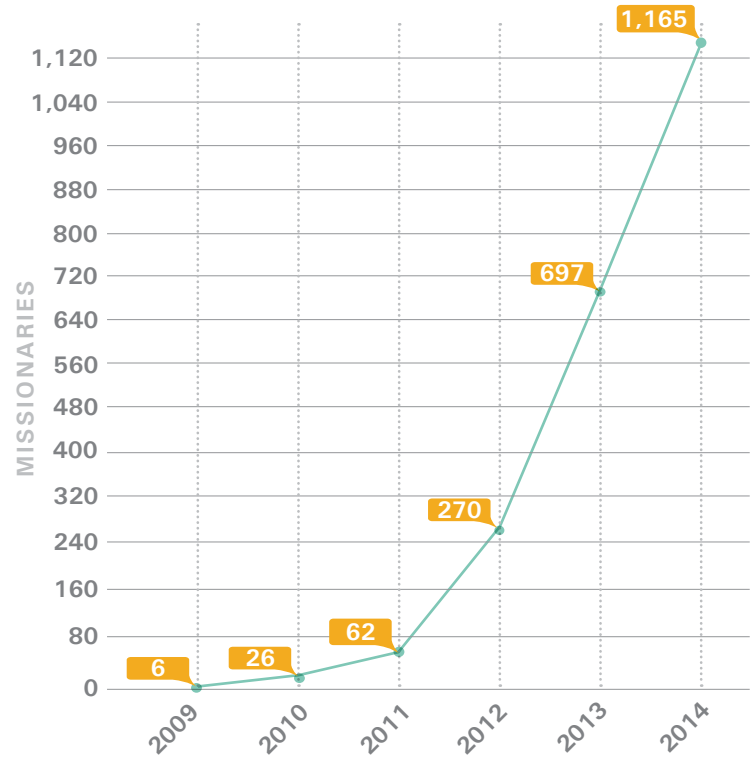

BY THE NUMBERS

227 TOTAL OPERATING SITES

94 INTERNATIONAL
→ 2,083 STUDENTS

133 UNITED STATES & CANADA
→ 9,205 STUDENTS

EXTRA INFORMATION

21
Countries

38
U.S. States

1,165
Missionaries

ACADEMIC PROGRESS

AFTER PATHWAY
Degrees awarded through the
BYU-Idaho Online Degree Program

TOTAL STUDENTS EVER SERVED
24,357
Students

TOTAL OPERATING PATHWAY SITES

PATHWAY SERVICE MISSIONARIES

PATHWAY STUDENTS