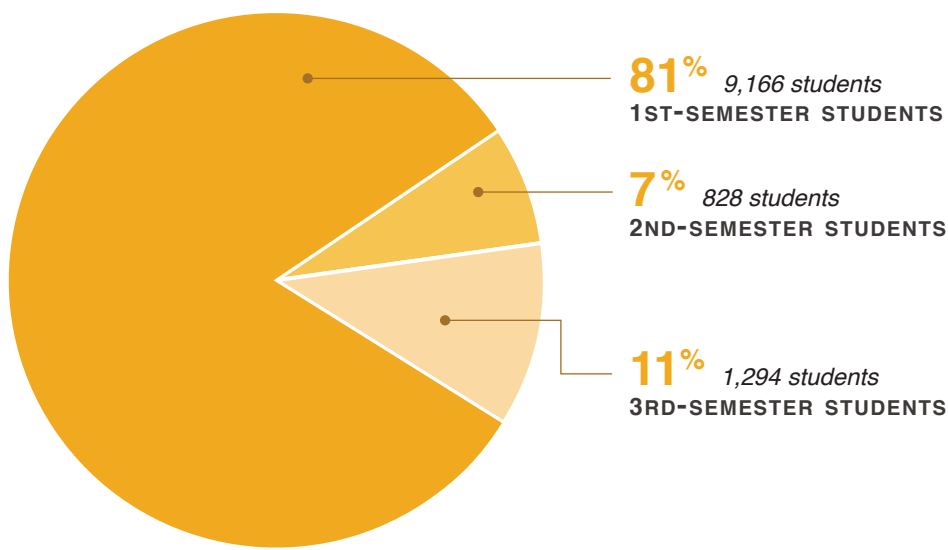

BY THE NUMBERS

227 TOTAL OPERATING SITES

94 INTERNATIONAL
→ 2,083 STUDENTS

133 UNITED STATES & CANADA
→ 9,205 STUDENTS

EXTRA INFORMATION

21
Countries

38
U.S. States

1,165
Missionaries

ACADEMIC PROGRESS

AFTER PATHWAY
Degrees awarded through the
BYU-Idaho Online Degree Program

TOTAL STUDENTS EVER SERVED
24,357
Students

TOTAL OPERATING PATHWAY SITES

PATHWAY SERVICE MISSIONARIES

PATHWAY STUDENTS