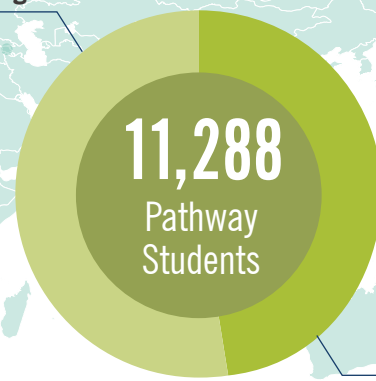

BY THE NUMBERS

227 TOTAL OPERATING SITES

94 INTERNATIONAL
→ 2,083 STUDENTS

133 UNITED STATES & CANADA
→ 9,205 STUDENTS

EXTRA INFORMATION

21
Countries

38
U.S. States

1,165
Missionaries

ACADEMIC PROGRESS

AFTER PATHWAY
Degrees awarded through the
BYU-Idaho Online Degree Program

TOTAL STUDENTS EVER SERVED
24,357
Students

TOTAL OPERATING PATHWAY SITES

PATHWAY SERVICE MISSIONARIES

PATHWAY STUDENTS