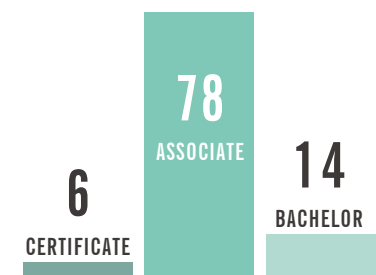

BY THE NUMBERS

227 TOTAL OPERATING SITES

94 INTERNATIONAL
→ 2,083 STUDENTS

133 UNITED STATES & CANADA
→ 9,205 STUDENTS

EXTRA INFORMATION

21
Countries

38
U.S. States

1,165
Missionaries

ACADEMIC PROGRESS

AFTER PATHWAY
Degrees awarded through the
BYU-Idaho Online Degree Program

TOTAL STUDENTS EVER SERVED
24,357
Students

TOTAL OPERATING PATHWAY SITES

PATHWAY SERVICE MISSIONARIES

PATHWAY STUDENTS